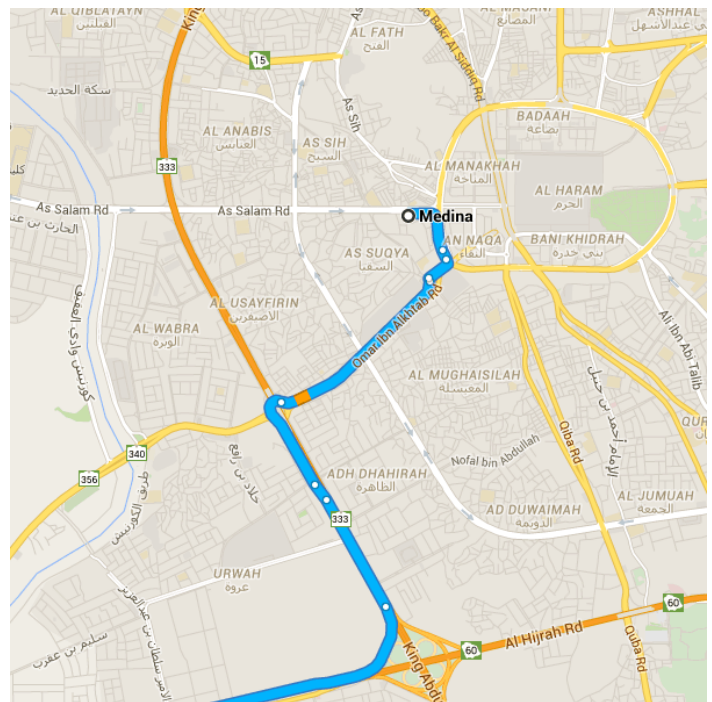

Directions from Medina to King Abdullah Economic City

○ Medina

Saudi Arabia

Take **Omar Ibn Alkhtab Rd** and **King Abdullah Branch Rd** to **King Abdullah Rd**

3.2 km / 4 min

- ↑ 1. Head east toward **الفضل بن عتبة الخزاز**
450 m
- ↑ 2. Continue straight onto **Omar Ibn Alkhtab Rd**
77 m
- ↑ 3. Continue onto **Omar Ibn Alkhtab Branch**
220 m
- ↶ 4. Turn left at **Sikkat Al Hadid**
27 m
- ↷ 5. Slight right onto **Omar Ibn Alkhtab Rd**
1.5 km
- 📍 6. At the roundabout, take the **3rd** exit onto **King Abdullah Branch Rd**
800 m
- ↶ 7. Slight left toward **King Abdullah Rd**
150 m

Follow **Route 60** and **Route 5** to Makkah Province

331 km / 2 h 45 min

8. Merge onto **King Abdullah Rd**
900 m
9. Take the exit onto **Al Hijrah Rd/Route 15/Route 60**
10.2 km
10. Slight **right** onto **Route 60**
161 km
11. Take the exit on the **left** onto **Route 5**
159 km

Drive to your destination in King Abdullah Economic City

18.8 km / 17 min

12. Slight **right**
850 m
13. Turn **right** toward **Route 303**
150 m
14. Turn **right** onto **Route 303**
700 m
15. Turn **left**
650 m
16. Turn **right**
5.1 km
17. Slight **right**
2.7 km
18. At the roundabout, take the **1st** exit
4.2 km
19. At the roundabout, take the **2nd** exit
2.3 km
20. Keep **right**
800 m
21. At the roundabout, take the **1st** exit
1.4 km

King Abdullah Economic City

Saudi Arabia

These directions are for planning purposes only. You may find that construction projects, traffic, weather, or other events may cause conditions to differ from the map results, and you should plan your route accordingly. You must obey all signs or notices regarding your route.