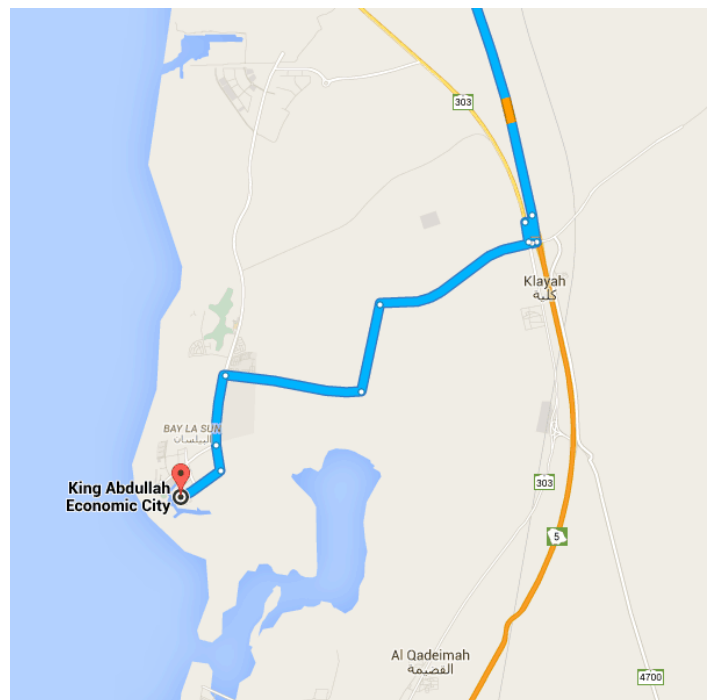

Directions from Medina to King Abdullah Economic City

○ Medina

Saudi Arabia

Take **Omar Ibn Alkhtab Rd** and **King Abdullah Branch Rd** to **King Abdullah Rd**

3.2 km / 4 min

- ↑ 1. Head east toward **الفضل بن عتبة الخزاز**
450 m
- ↑ 2. Continue straight onto **Omar Ibn Alkhtab Rd**
77 m
- ↑ 3. Continue onto **Omar Ibn Alkhtab Branch**
220 m
- ↶ 4. Turn left at **Sikkat Al Hadid**
27 m
- ↷ 5. Slight right onto **Omar Ibn Alkhtab Rd**
1.5 km
- 📍 6. At the roundabout, take the **3rd** exit onto **King Abdullah Branch Rd**
800 m
- ↶ 7. Slight left toward **King Abdullah Rd**
150 m

Follow **Route 60** and **Route 5** to Makkah Province

331 km / 2 h 45 min

8. Merge onto **King Abdullah Rd**
900 m
9. Take the exit onto **Al Hijrah Rd/Route 15/Route 60**
10.2 km
10. Slight **right** onto **Route 60**
161 km
11. Take the exit on the **left** onto **Route 5**
159 km

Drive to your destination in King Abdullah Economic City

18.8 km / 17 min

12. Slight **right**
850 m
13. Turn **right** toward **Route 303**
150 m
14. Turn **right** onto **Route 303**
700 m
15. Turn **left**
650 m
16. Turn **right**
5.1 km
17. Slight **right**
2.7 km
18. At the roundabout, take the **1st** exit
4.2 km
19. At the roundabout, take the **2nd** exit
2.3 km
20. Keep **right**
800 m
21. At the roundabout, take the **1st** exit
1.4 km