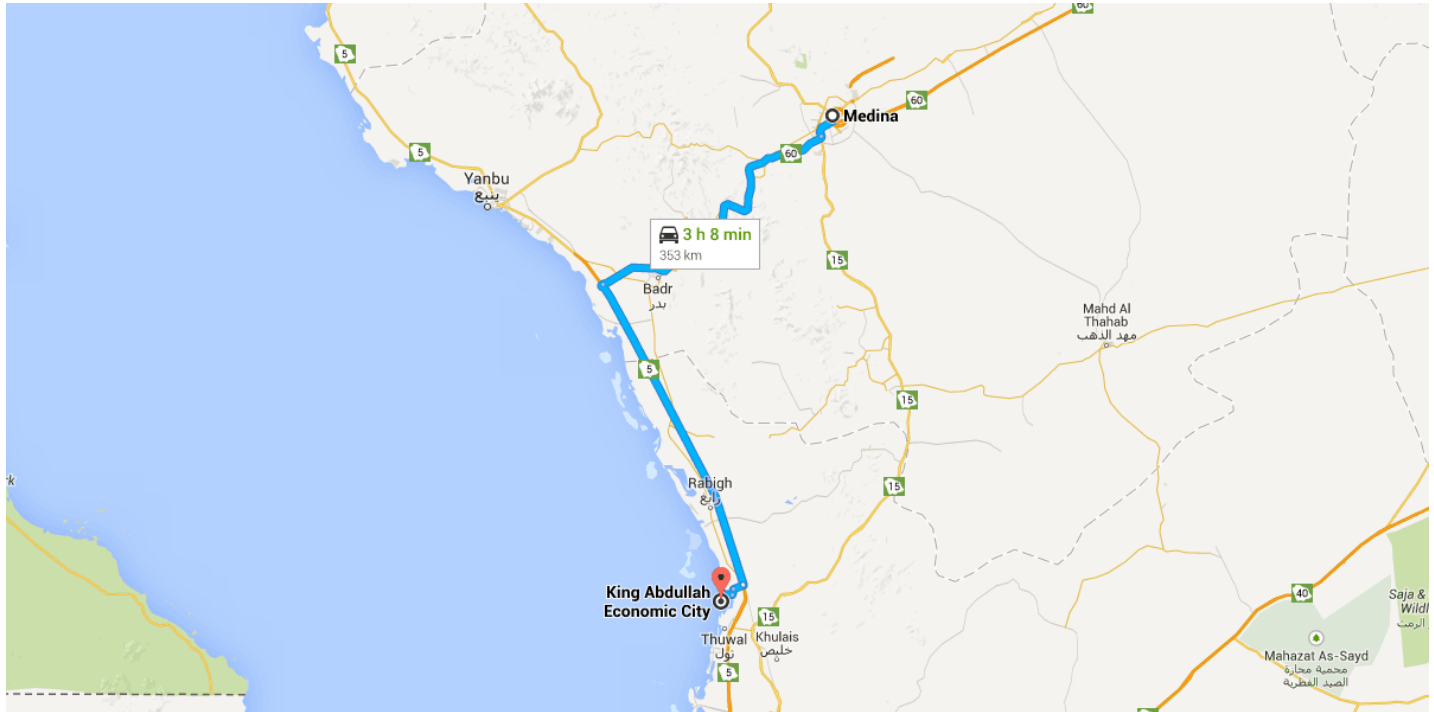

Directions from Medina to King Abdullah Economic City

○ Medina

Saudi Arabia

Take **Omar Ibn Alkhtab Rd** and **King Abdullah Branch Rd** to **King Abdullah Rd**

3.2 km / 4 min

- ↑ 1. Head east toward **الفضل بن عتبة الخزاز**
450 m
- ↑ 2. Continue straight onto **Omar Ibn Alkhtab Rd**
77 m
- ↑ 3. Continue onto **Omar Ibn Alkhtab Branch**
220 m
- ↶ 4. Turn left at **Sikkat Al Hadid**
27 m
- ↷ 5. Slight right onto **Omar Ibn Alkhtab Rd**
1.5 km
- 📍 6. At the roundabout, take the **3rd** exit onto **King Abdullah Branch Rd**
800 m
- ↶ 7. Slight left toward **King Abdullah Rd**
150 m

Follow **Route 60** and **Route 5** to Makkah Province

331 km / 2 h 45 min

8. Merge onto **King Abdullah Rd**
900 m
9. Take the exit onto **Al Hijrah Rd/Route 15/Route 60**
10.2 km
10. Slight **right** onto **Route 60**
161 km
11. Take the exit on the **left** onto **Route 5**
159 km

Drive to your destination in King Abdullah Economic City

18.8 km / 17 min

12. Slight **right**
850 m
13. Turn **right** toward **Route 303**
150 m
14. Turn **right** onto **Route 303**
700 m
15. Turn **left**
650 m
16. Turn **right**
5.1 km
17. Slight **right**
2.7 km
18. At the roundabout, take the **1st** exit
4.2 km
19. At the roundabout, take the **2nd** exit
2.3 km
20. Keep **right**
800 m
21. At the roundabout, take the **1st** exit
1.4 km

King Abdullah Economic City

Saudi Arabia

These directions are for planning purposes only. You may find that construction projects, traffic, weather, or other events may cause conditions to differ from the map results, and you should plan your route accordingly. You must obey all signs or notices regarding your route.