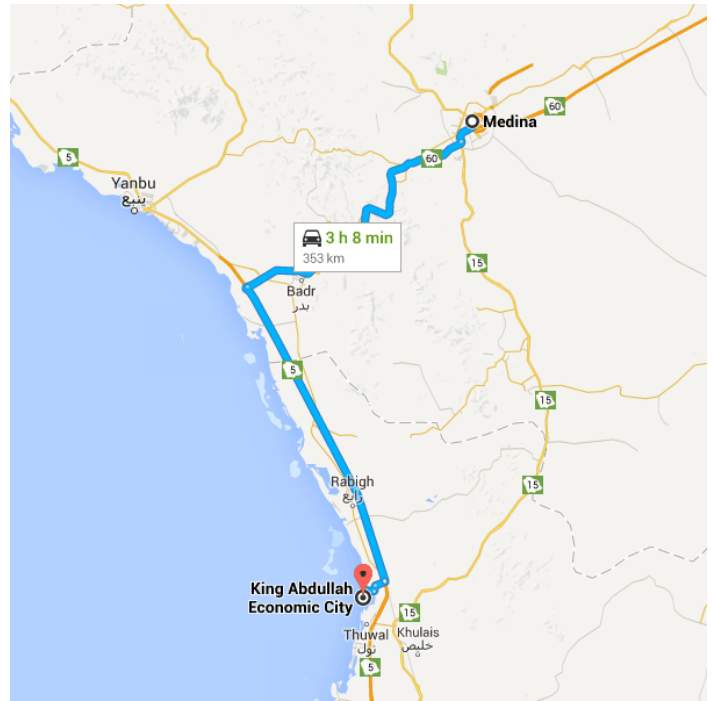

Directions from Medina to King Abdullah Economic City

○ Medina

Saudi Arabia

Take **Omar Ibn Alkhtab Rd** and **King Abdullah Branch Rd** to **King Abdullah Rd**

3.2 km / 4 min

- ↑ 1. Head east toward **الفضل بن عتبة الخزاز**
450 m
- ↑ 2. Continue straight onto **Omar Ibn Alkhtab Rd**
77 m
- ↑ 3. Continue onto **Omar Ibn Alkhtab Branch**
220 m
- ↶ 4. Turn left at **Sikkat Al Hadid**
27 m
- ↷ 5. Slight right onto **Omar Ibn Alkhtab Rd**
1.5 km
- 📍 6. At the roundabout, take the **3rd** exit onto **King Abdullah Branch Rd**
800 m
- ↶ 7. Slight left toward **King Abdullah Rd**
150 m

Follow **Route 60** and **Route 5** to Makkah Province

331 km / 2 h 45 min

8. Merge onto **King Abdullah Rd**
900 m
9. Take the exit onto **Al Hijrah Rd/Route 15/Route 60**
10.2 km
10. Slight **right** onto **Route 60**
161 km
11. Take the exit on the **left** onto **Route 5**
159 km

Drive to your destination in King Abdullah Economic City

18.8 km / 17 min

12. Slight **right**
850 m
13. Turn **right** toward **Route 303**
150 m
14. Turn **right** onto **Route 303**
700 m
15. Turn **left**
650 m
16. Turn **right**
5.1 km
17. Slight **right**
2.7 km
18. At the roundabout, take the **1st** exit
4.2 km
19. At the roundabout, take the **2nd** exit
2.3 km
20. Keep **right**
800 m
21. At the roundabout, take the **1st** exit
1.4 km

King Abdullah Economic City

Saudi Arabia

These directions are for planning purposes only. You may find that construction projects, traffic, weather, or other events may cause conditions to differ from the map results, and you should plan your route accordingly. You must obey all signs or notices regarding your route.